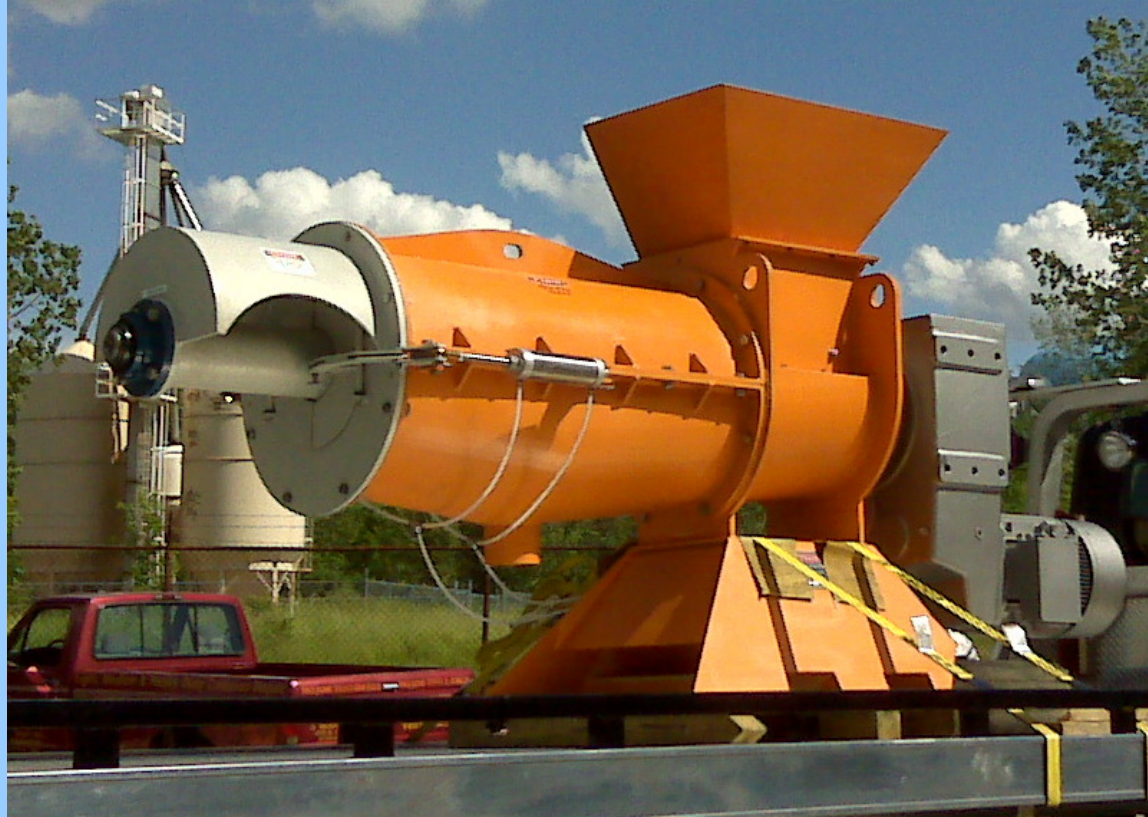

- 6 inch diameter screw shaft.
- Replaceable slotted screen plate 11 gauge 304 SS with 0.035" slots.
- 5 HP 220/1 phase or 240/480 3 phase.
- Capacity: 10~20 GPM on dairy manure solids at 6% solids or less. Approximately 100~200 Cows on 24/7 operational basis.

PT&M

AGRI-CLEAN® Model E-10

PT&M

Model E-10 Features

- 10 inch diameter screw shaft.
- Replaceable slotted screen plate 11 gauge 304 SS with 0.035” slots.
- 10 HP 220/1 phase or 240/480 3 phase.
- Capacity: 35~75 GPM on dairy manure solids at 6% solids or less. Approximately 1000 Cows on 24/7 operational basis.

PT&M

AGRI-CLEAN® Model E-16

PT&M

Model E-16 Features

- 16 inch diameter screw shaft.
- Replaceable slotted screen plate 11 gauge 304 SS with 0.035” slots.
- 35 HP; 240/480 3 phase.
- Capacity: 100~140 GPM on dairy manure solids at 6% solids or less. Approximately 3500 Cows on 24/7 operational basis.

Screen Assembly

PT&M

Model E Screw Design

PT&M

Reception Pit

- Pit should be built for 1-1/2 days of storage.
- Pit should be round for easy agitation.
- Pit needs to be agitated at all times during separation.
- Parlor water needs to be added to the pit for dilution on scrape dairy farms.
- Scrape dairy should not have a pit consistency greater than 7% solids.