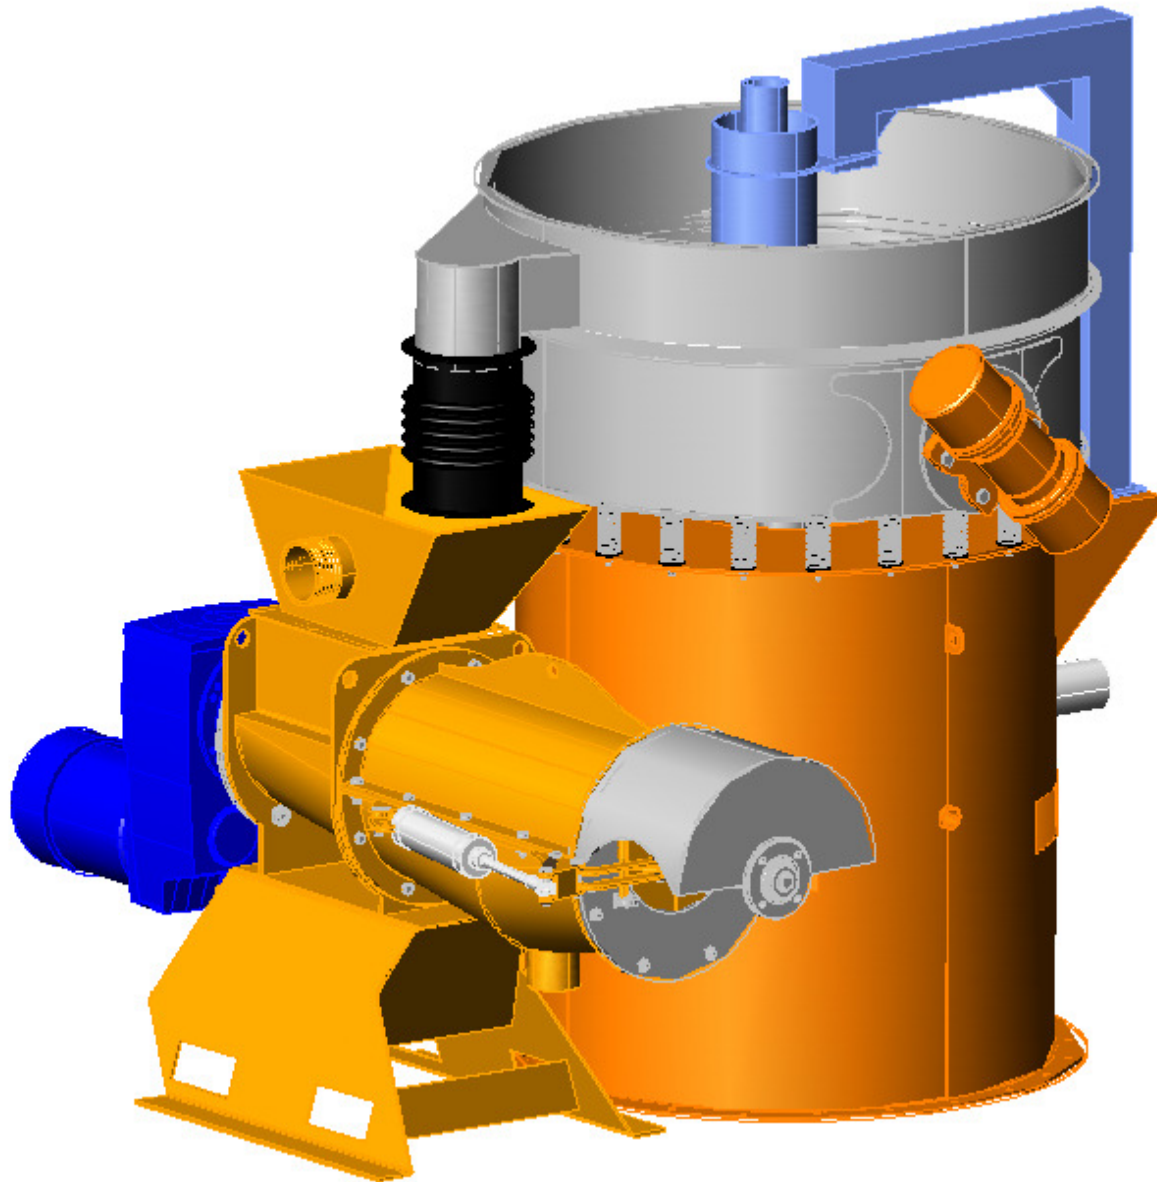

Vibratory Screen used to pre-thicken solids before Agri- Press.

Applications:

- Digesters Solids
- Flush Dairies
- Hog Manure

PT&M