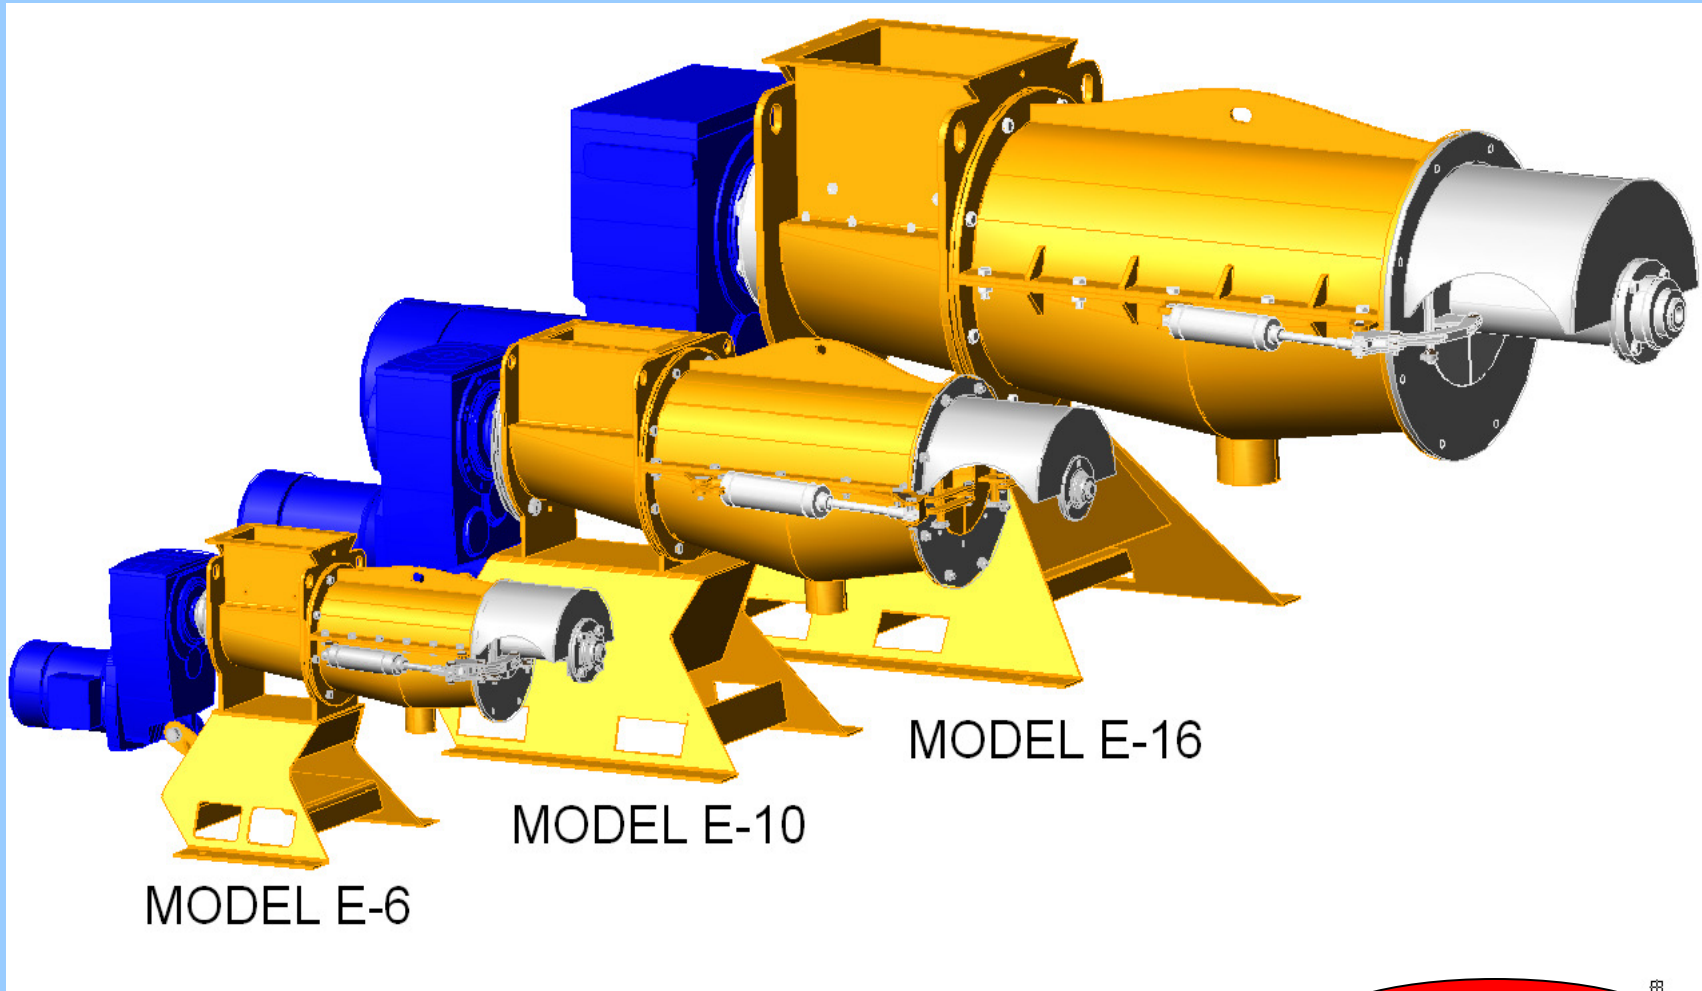

Model E Comes in 3 Sizes