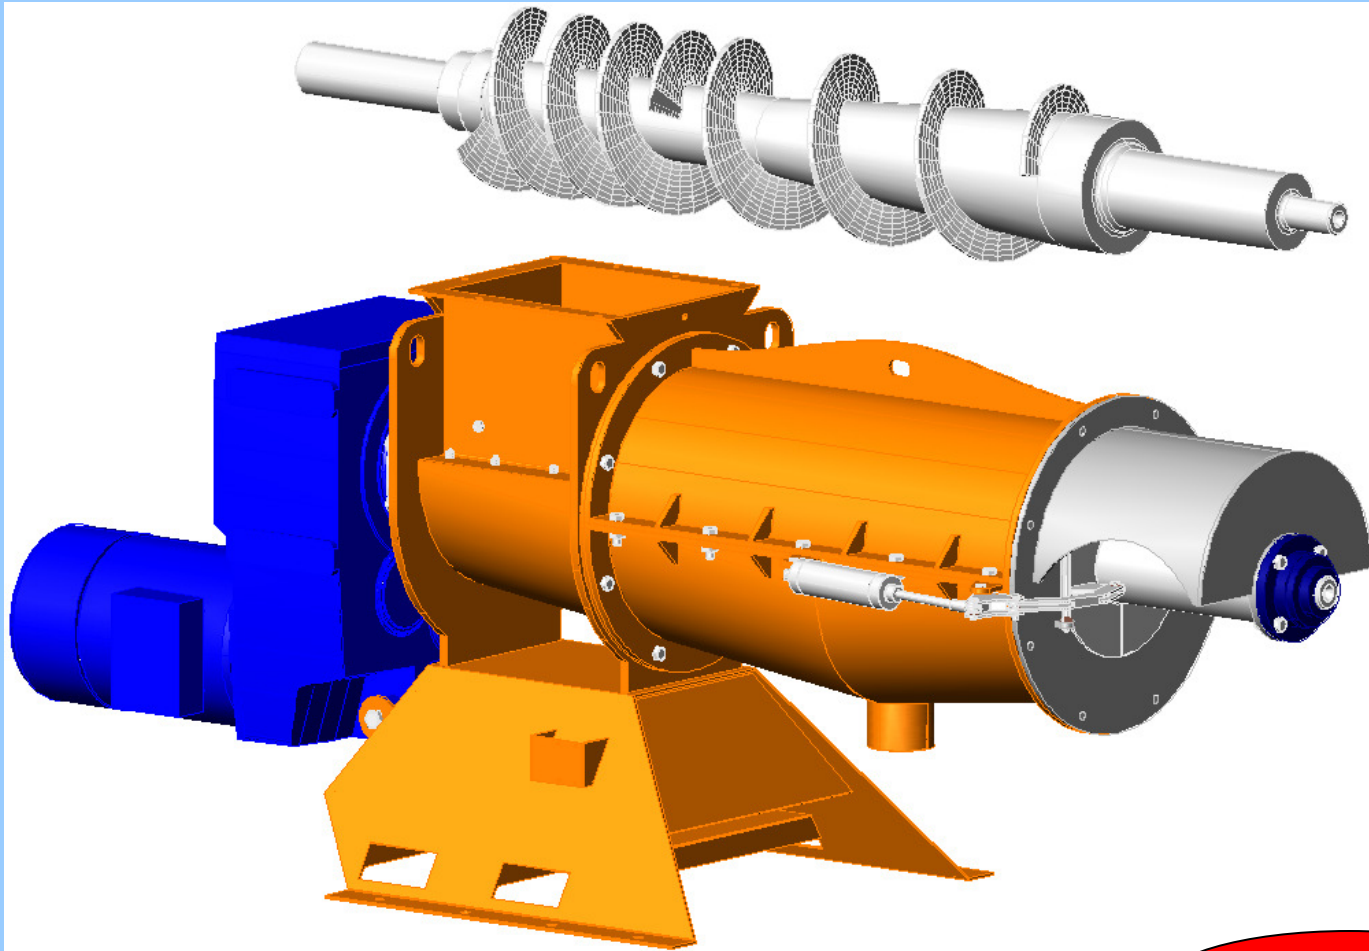

- 6 inch diameter screw shaft.
- Replaceable slotted screen plate 11 gauge 304 SS with 0.035" slots.
- 5 HP 220/1 phase or 240/480 3 phase.
- Capacity: 10~20 GPM on dairy manure solids at 6% solids or less. Approximately 100~200 Cows on 24/7 operational basis.

PT&M

AGRI-CLEAN® Model E-10

PT&M

Model E-10 Features

- 10 inch diameter screw shaft.
- Replaceable slotted screen plate 11 gauge 304 SS with 0.035” slots.
- 10 HP 220/1 phase or 240/480 3 phase.
- Capacity: 35~75 GPM on dairy manure solids at 6% solids or less. Approximately 1000 Cows on 24/7 operational basis.

PT&M

AGRI-CLEAN® Model E-16

PT&M

Model E-16 Features

- 16 inch diameter screw shaft.
- Replaceable slotted screen plate 11 gauge 304 SS with 0.035” slots.
- 35 HP; 240/480 3 phase.
- Capacity: 100~140 GPM on dairy manure solids at 6% solids or less. Approximately 3500 Cows on 24/7 operational basis.

Screen Assembly

PT&M

Model E Screw Design

PT&M

Reception Pit

- Pit should be built for 1-1/2 days of storage.
- Pit should be round for easy agitation.
- Pit needs to be agitated at all times during separation.
- Parlor water needs to be added to the pit for dilution on scrape dairy farms.
- Scrape dairy should not have a pit consistency greater than 7% solids.