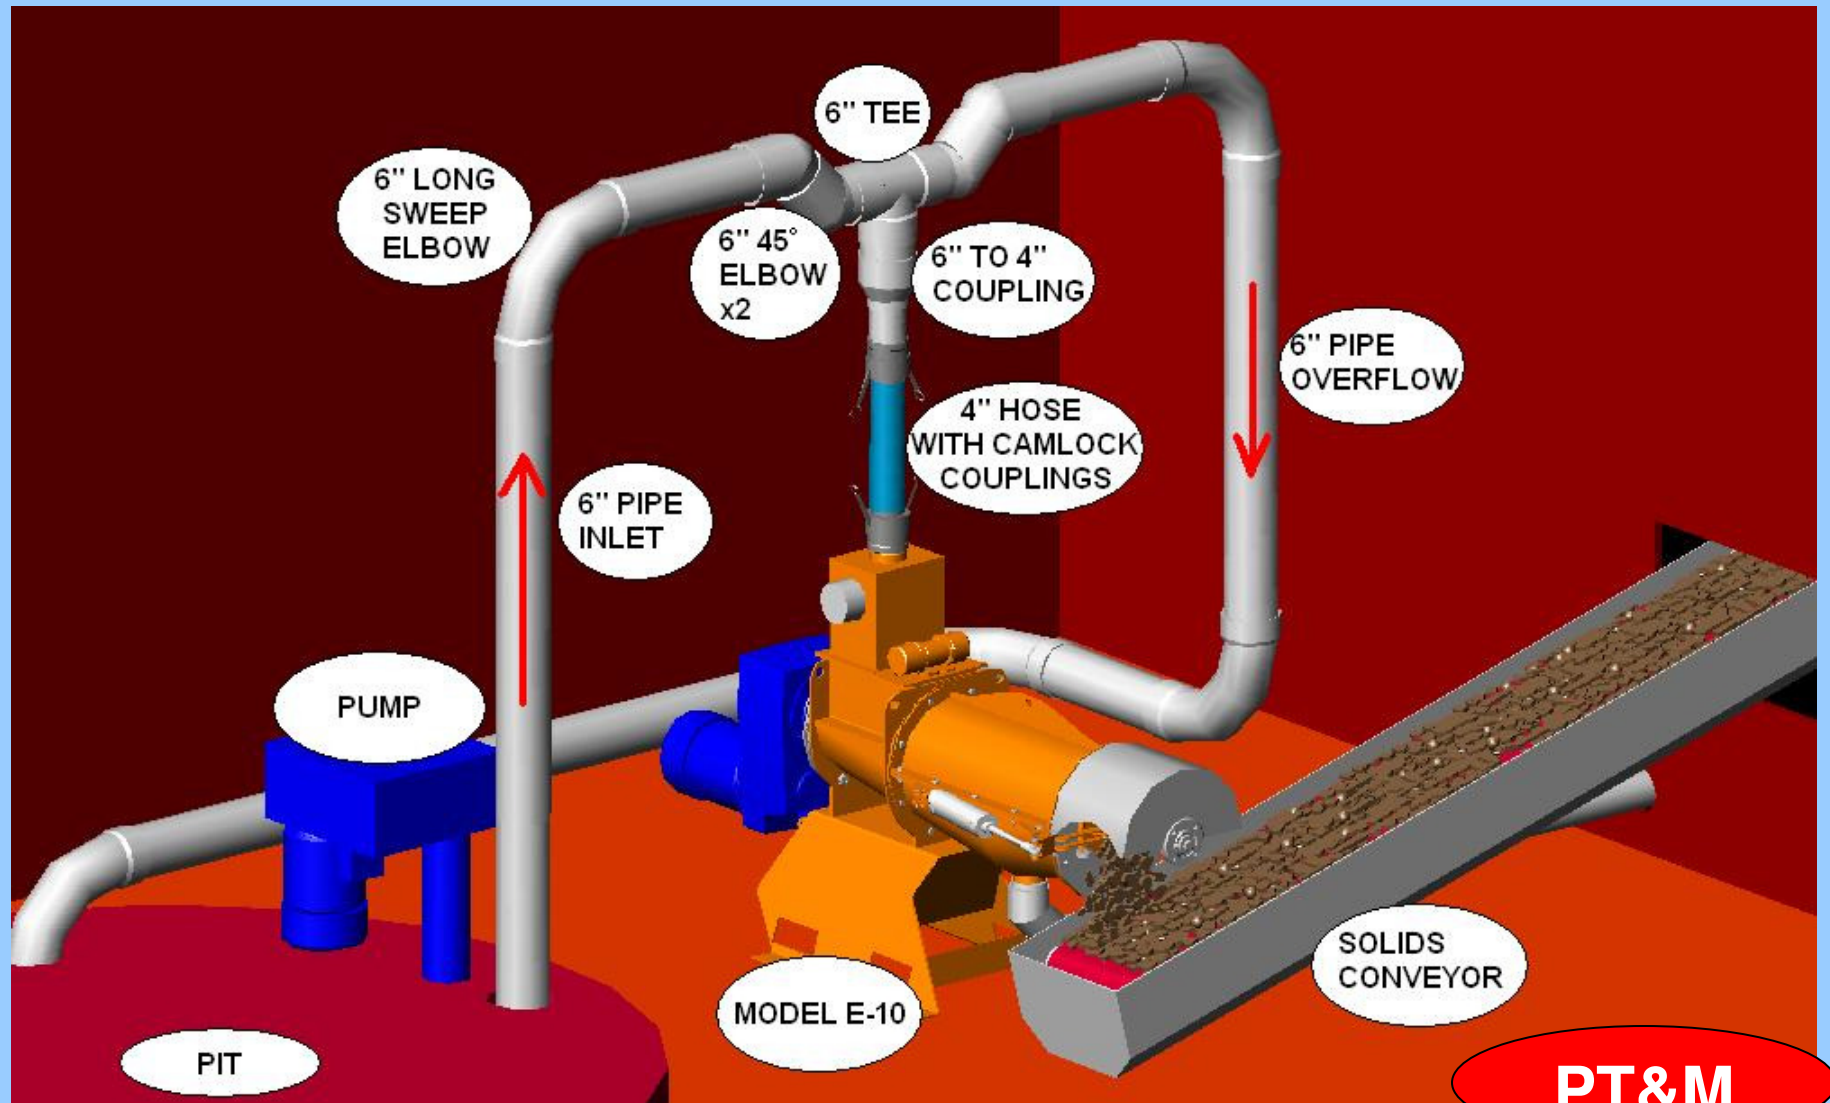

PT&M

AGRI-CLEAN® Model E-10

PT&M

Model E-10 Features

- 10 inch diameter screw shaft.
- Replaceable slotted screen plate 11 gauge 304 SS with 0.035” slots.
- 10 HP 220/1 phase or 240/480 3 phase.
- Capacity: 35~75 GPM on dairy manure solids at 6% solids or less. Approximately 1000 Cows on 24/7 operational basis.

PT&M

AGRI-CLEAN® Model E-16

PT&M

Model E-16 Features

- 16 inch diameter screw shaft.
- Replaceable slotted screen plate 11 gauge 304 SS with 0.035” slots.
- 35 HP; 240/480 3 phase.
- Capacity: 100~140 GPM on dairy manure solids at 6% solids or less. Approximately 3500 Cows on 24/7 operational basis.

Screen Assembly

PT&M

Model E Screw Design

PT&M

Reception Pit

- Pit should be built for 1-1/2 days of storage.
- Pit should be round for easy agitation.
- Pit needs to be agitated at all times during separation.
- Parlor water needs to be added to the pit for dilution on scrape dairy farms.
- Scrape dairy should not have a pit consistency greater than 7% solids.

Model E Piping

PT&M

Pre-Thickener/Vibratory screen

- Flush Dairy manure slurry applications.
- Manure slurries from methane digesters
- All hog manure applications.

DWG NO. D10-013047-01

PT&M MODEL E AGRI-PRESS® SYSTEM CUT-AWAY VIEW