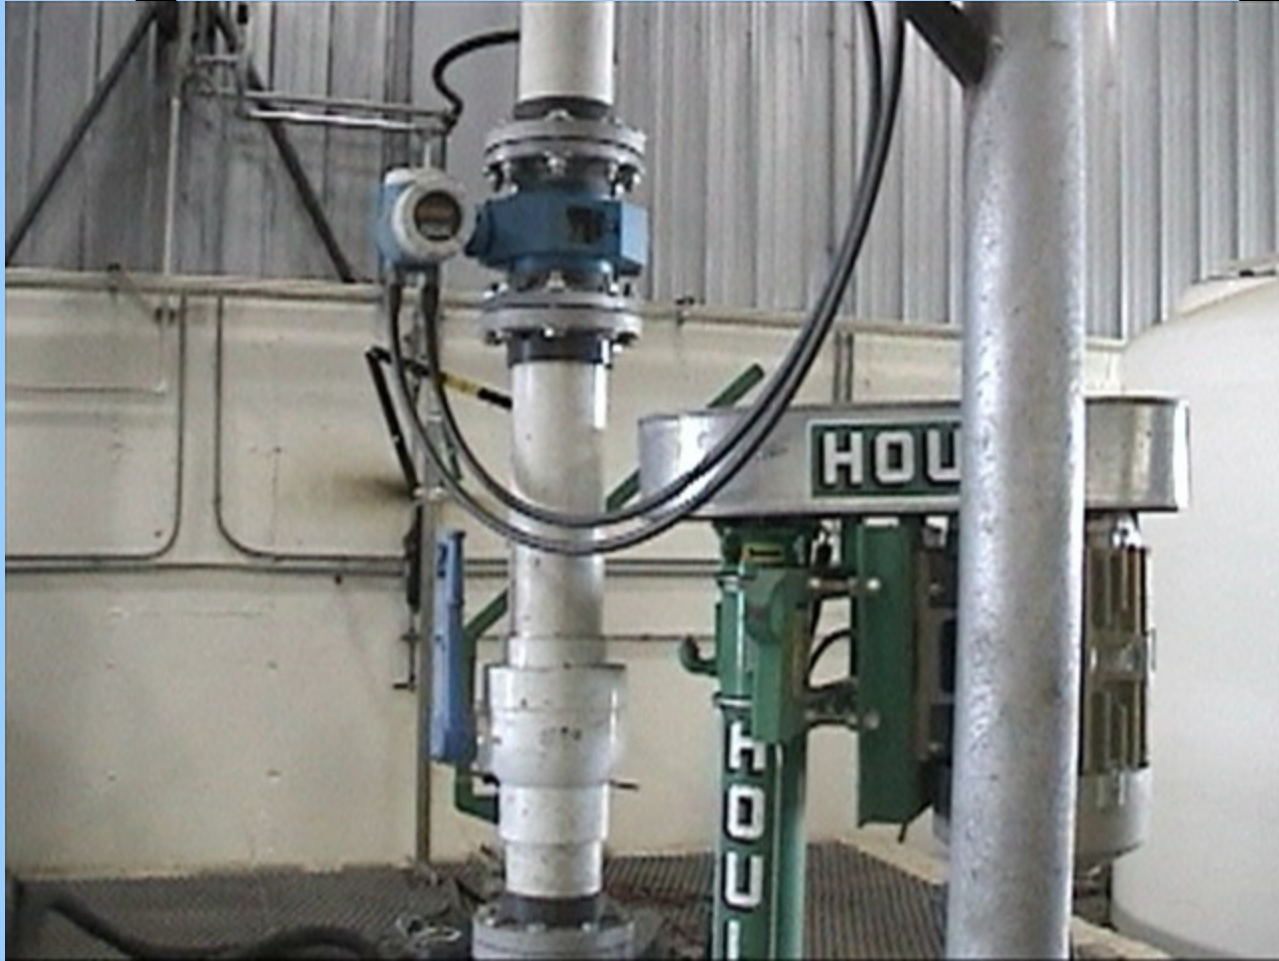

Integrated Control Package

PT&M