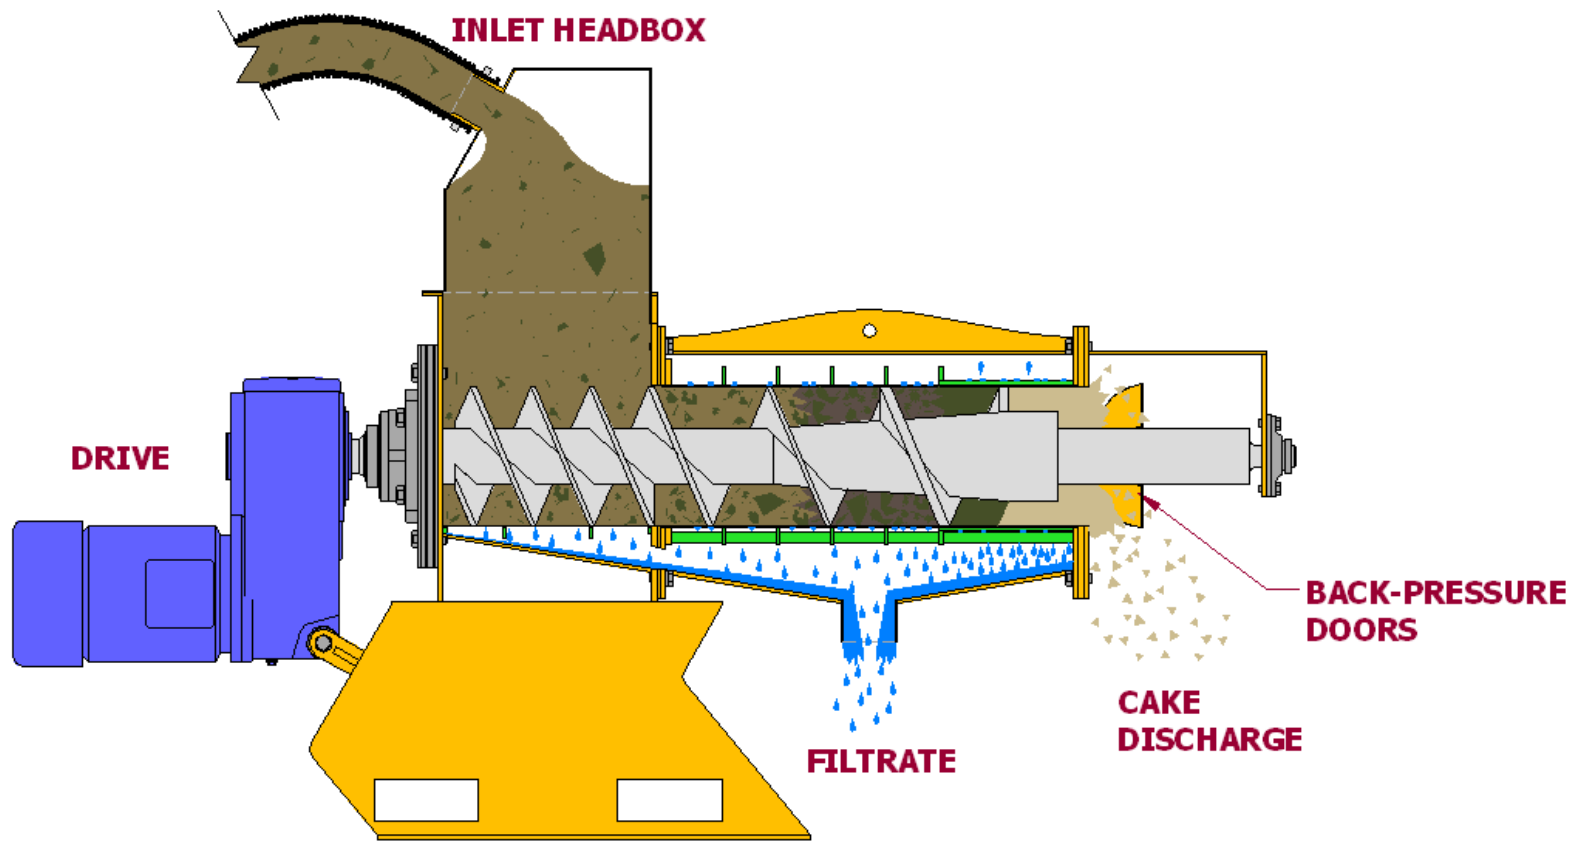

AGRI-PRESS® MODEL E: CUT-AWAY VIEW