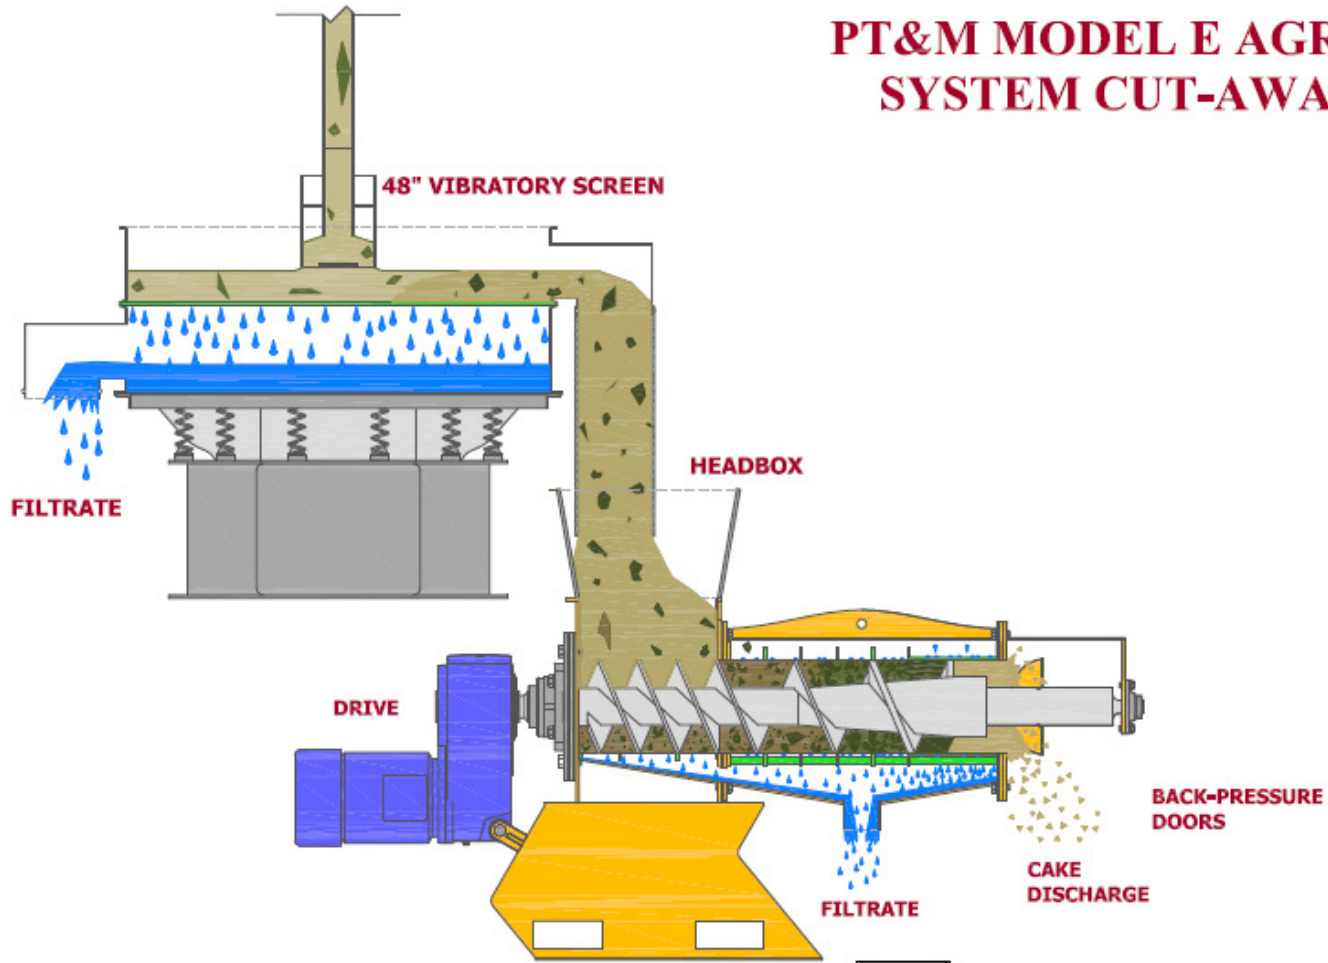

Screen Assembly

PT&M

Model E Screw Design

PT&M

Reception Pit

- Pit should be built for 1-1/2 days of storage.
- Pit should be round for easy agitation.
- Pit needs to be agitated at all times during separation.
- Parlor water needs to be added to the pit for dilution on scrape dairy farms.
- Scrape dairy should not have a pit consistency greater than 7% solids.

Model E Piping

PT&M

Pre-Thickener/Vibratory screen

- Flush Dairy manure slurry applications.
- Manure slurries from methane digesters
- All hog manure applications.

DWG NO. D10-013047-01

PT&M MODEL E AGRI-PRESS® SYSTEM CUT-AWAY VIEW

Pre-thickener - Vibratory Screen

- 3 Sizes: 30" 48" & 60"
- Capacities : 15- 350 GPM
- HP ½ HP – 3 HP

Single & 3 Phase

- Standard Screen size 40 mesh (425 microns)
- Thickens solids from 1% to 15% solids.

PT&M

Vibratory Screen used to pre-thicken solids before Agri- Press.

Applications:

- Digesters Solids
- Flush Dairies
- Hog Manure

PT&M

PT&M

PT&M

Embedded Touch Screen Control